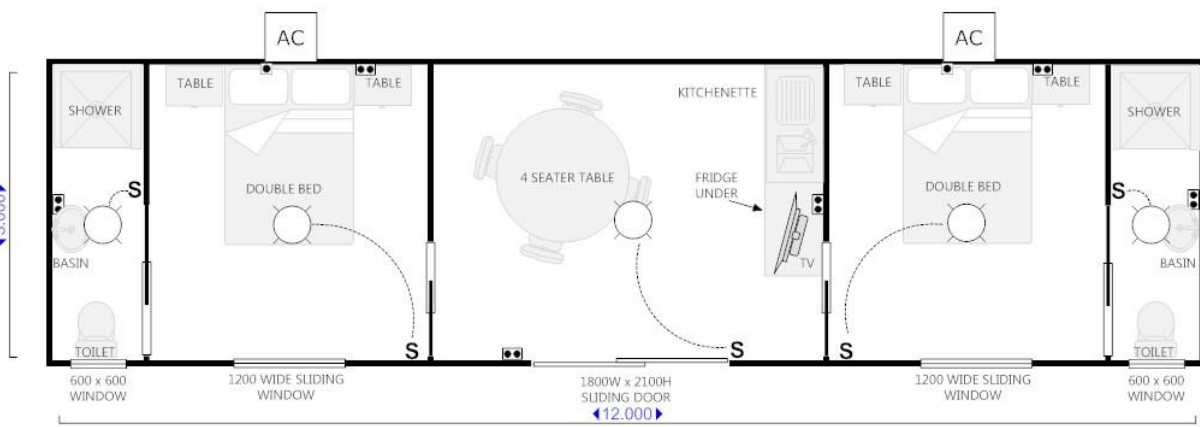

LEGEND	
S	LIGHT SWITCH
●●	DOUBLE POWER POINT
●	SINGLE POWER POINT
○	CEILING MOUNTED LIGHT
AC	AIR CONDITIONING

LEGEND	
S	LIGHT SWITCH
●●	DOUBLE POWER POINT
●	SINGLE POWER POINT
○	CEILING MOUNTED LIGHT
AC	AIR CONDITIONING

LEGEND	
S	LIGHT SWITCH
●●	DOUBLE POWER POINT
●	SINGLE POWER POINT
○	CEILING MOUNTED LIGHT
AC	AIR CONDITIONING