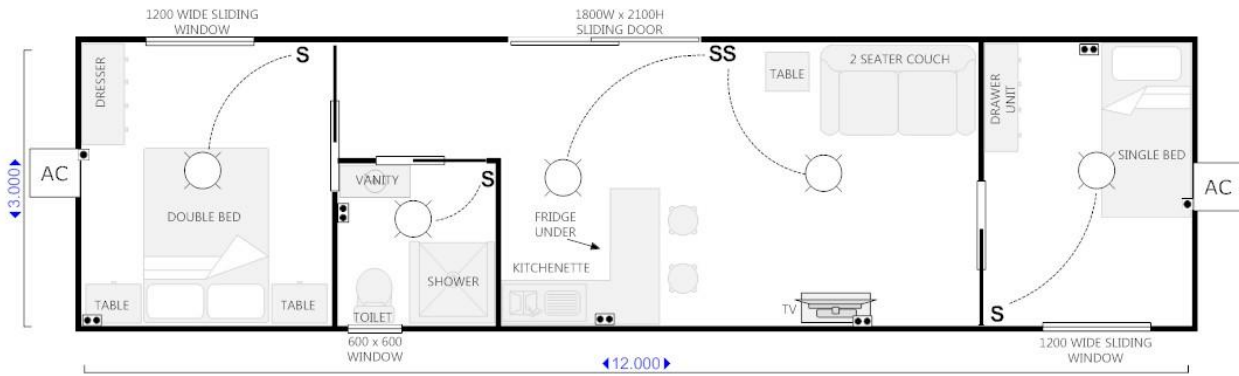

LEGEND	
S	LIGHT SWITCH
●●	DOUBLE POWER POINT
●	SINGLE POWER POINT
○	CEILING MOUNTED LIGHT
AC	AIR CONDITIONING

LEGEND	
S	LIGHT SWITCH
●●	DOUBLE POWER POINT
●	SINGLE POWER POINT
○	CEILING MOUNTED LIGHT
AC	AIR CONDITIONING

LEGEND	
S	LIGHT SWITCH
●●	DOUBLE POWER POINT
●	SINGLE POWER POINT
○	CEILING MOUNTED LIGHT
AC	AIR CONDITIONING