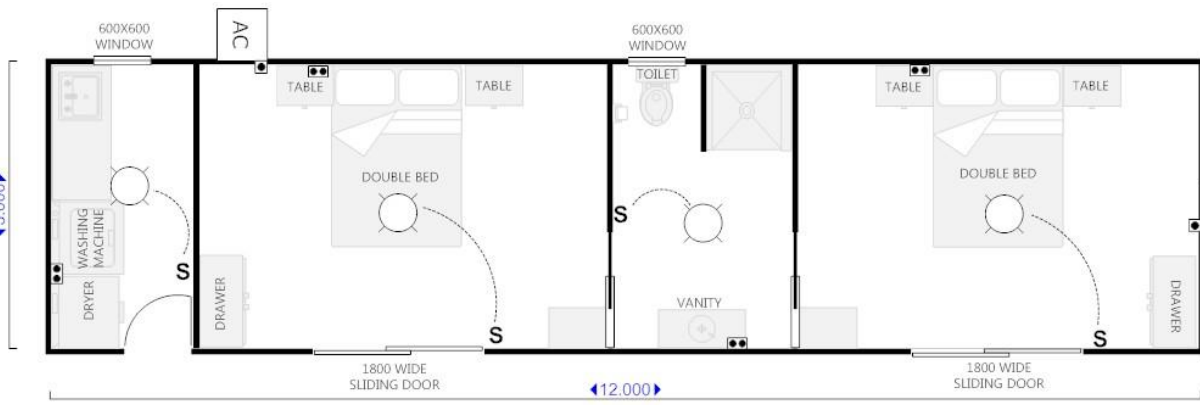

LEGEND	
S	LIGHT SWITCH
●●	DOUBLE POWER POINT
●	SINGLE POWER POINT
○	CEILING MOUNTED LIGHT
AC	AIR CONDITIONING

LEGEND	
S	LIGHT SWITCH
●●	DOUBLE POWER POINT
●	SINGLE POWER POINT
○	CEILING MOUNTED LIGHT
AC	AIR CONDITIONING

LEGEND	
S	LIGHT SWITCH
●●	DOUBLE POWER POINT
●	SINGLE POWER POINT
○	CEILING MOUNTED LIGHT
AC	AIR CONDITIONING