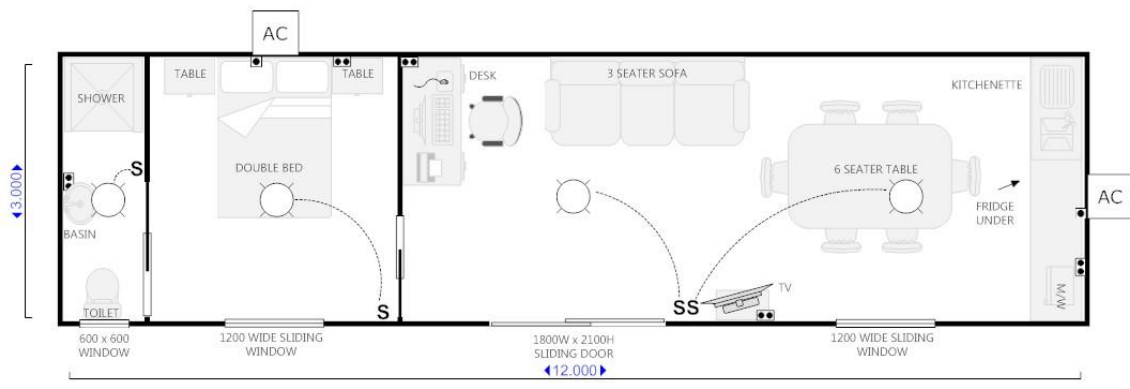

LEGEND	
S	LIGHT SWITCH
●●	DOUBLE POWER POINT
●	SINGLE POWER POINT
○	CEILING MOUNTED LIGHT
AC	AIR CONDITIONING

LEGEND	
S	LIGHT SWITCH
●●	DOUBLE POWER POINT
●	SINGLE POWER POINT
○	CEILING MOUNTED LIGHT
AC	AIR CONDITIONING

LEGEND	
S	LIGHT SWITCH
●●	DOUBLE POWER POINT
●	SINGLE POWER POINT
○	CEILING MOUNTED LIGHT
AC	AIR CONDITIONING