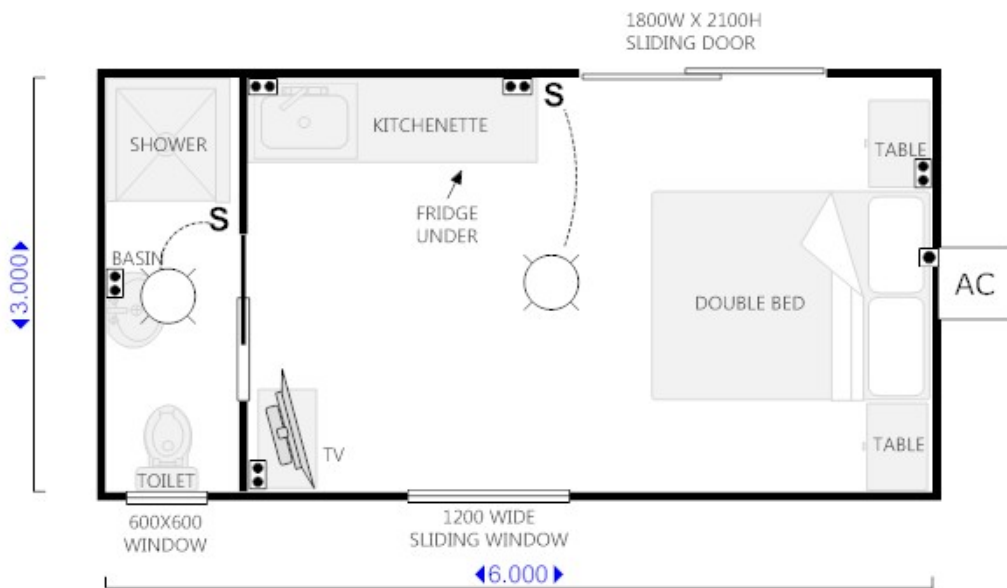

LEGEND	
S	LIGHT SWITCH
●●	DOUBLE POWER POINT
●	SINGLE POWER POINT
○	CEILING MOUNTED LIGHT
AC	AIR CONDITIONING

LEGEND	
<b>S</b>	LIGHT SWITCH
	DOUBLE POWER POINT
	SINGLE POWER POINT
	CEILING MOUNTED LIGHT
<b>AC</b>	AIR CONDITIONING

LEGEND	
S	LIGHT SWITCH
●●	DOUBLE POWER POINT
●	SINGLE POWER POINT
○	CEILING MOUNTED LIGHT
AC	AIR CONDITIONING

LEGEND	
S	LIGHT SWITCH
●●	DOUBLE POWER POINT
●	SINGLE POWER POINT
○	CEILING MOUNTED LIGHT
AC	AIR CONDITIONING

LEGEND	
S	LIGHT SWITCH
●●	DOUBLE POWER POINT
●	SINGLE POWER POINT
○	CEILING MOUNTED LIGHT
AC	AIR CONDITIONING