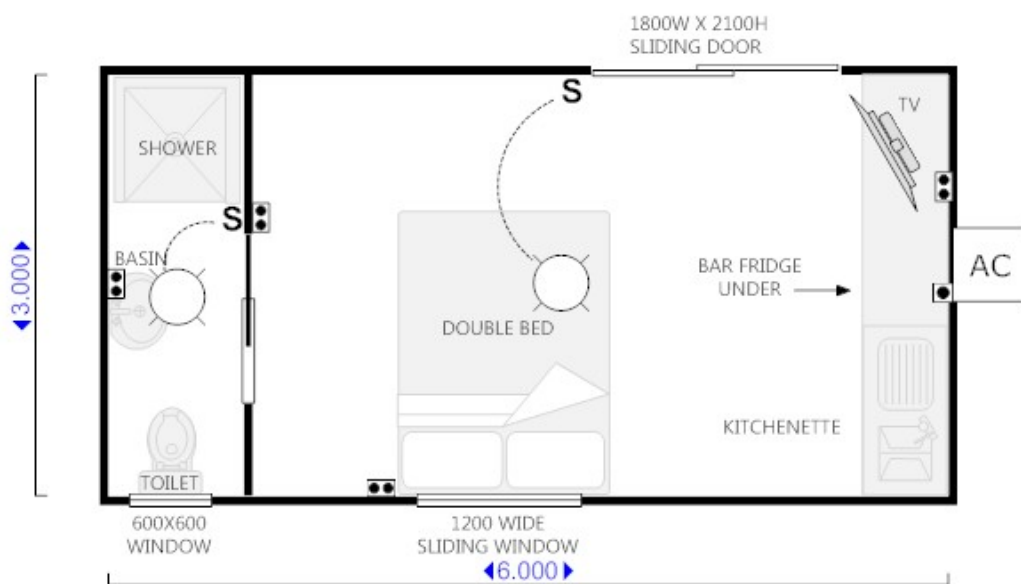

LEGEND	
S	LIGHT SWITCH
●●	DOUBLE POWER POINT
●	SINGLE POWER POINT
○	CEILING MOUNTED LIGHT
AC	AIR CONDITIONING

LEGEND	
<b>S</b>	LIGHT SWITCH
	DOUBLE POWER POINT
	SINGLE POWER POINT
	CEILING MOUNTED LIGHT
<b>AC</b>	AIR CONDITIONING

LEGEND	
S	LIGHT SWITCH
●●	DOUBLE POWER POINT
●	SINGLE POWER POINT
○	CEILING MOUNTED LIGHT
AC	AIR CONDITIONING

LEGEND	
S	LIGHT SWITCH
●●	DOUBLE POWER POINT
●	SINGLE POWER POINT
○	CEILING MOUNTED LIGHT
AC	AIR CONDITIONING

LEGEND	
S	LIGHT SWITCH
●●	DOUBLE POWER POINT
●	SINGLE POWER POINT
○	CEILING MOUNTED LIGHT
AC	AIR CONDITIONING