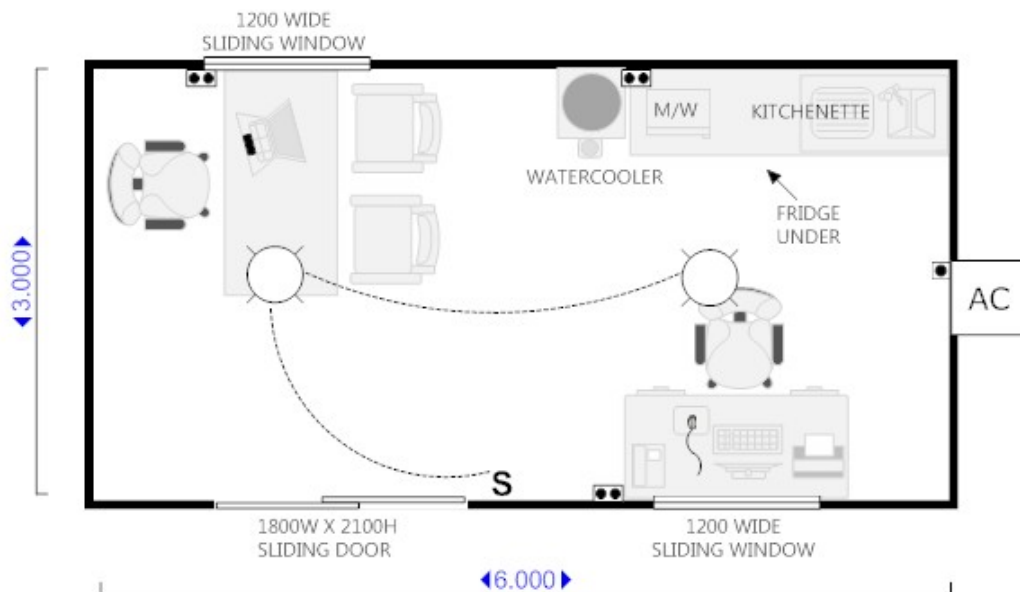

LEGEND	
S	LIGHT SWITCH
●●	DOUBLE POWER POINT
●	SINGLE POWER POINT
○	CEILING MOUNTED LIGHT
AC	AIR CONDITIONING

LEGEND	
<b>S</b>	LIGHT SWITCH
	DOUBLE POWER POINT
	SINGLE POWER POINT
	CEILING MOUNTED LIGHT
<b>AC</b>	AIR CONDITIONING

LEGEND	
S	LIGHT SWITCH
●●	DOUBLE POWER POINT
●	SINGLE POWER POINT
○	CEILING MOUNTED LIGHT
AC	AIR CONDITIONING

LEGEND	
S	LIGHT SWITCH
●●	DOUBLE POWER POINT
●	SINGLE POWER POINT
○	CEILING MOUNTED LIGHT
AC	AIR CONDITIONING

LEGEND	
S	LIGHT SWITCH
●●	DOUBLE POWER POINT
●	SINGLE POWER POINT
○	CEILING MOUNTED LIGHT
AC	AIR CONDITIONING