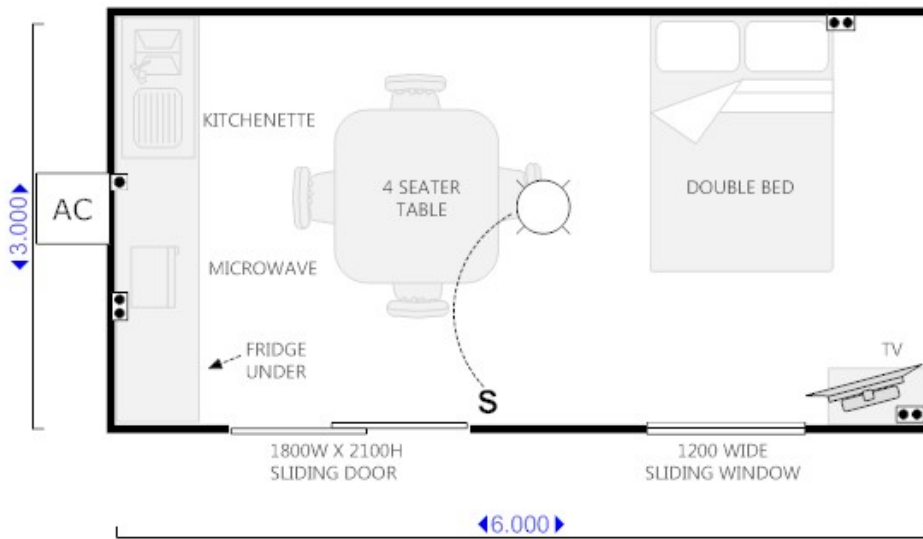

LEGEND	
S	LIGHT SWITCH
●●	DOUBLE POWER POINT
●	SINGLE POWER POINT
○	CEILING MOUNTED LIGHT
AC	AIR CONDITIONING

LEGEND	
<b>S</b>	LIGHT SWITCH
	DOUBLE POWER POINT
	SINGLE POWER POINT
	CEILING MOUNTED LIGHT
<b>AC</b>	AIR CONDITIONING

LEGEND	
S	LIGHT SWITCH
●●	DOUBLE POWER POINT
●	SINGLE POWER POINT
○	CEILING MOUNTED LIGHT
AC	AIR CONDITIONING

LEGEND	
S	LIGHT SWITCH
●●	DOUBLE POWER POINT
●	SINGLE POWER POINT
○	CEILING MOUNTED LIGHT
AC	AIR CONDITIONING

LEGEND	
S	LIGHT SWITCH
●●	DOUBLE POWER POINT
●	SINGLE POWER POINT
○	CEILING MOUNTED LIGHT
AC	AIR CONDITIONING