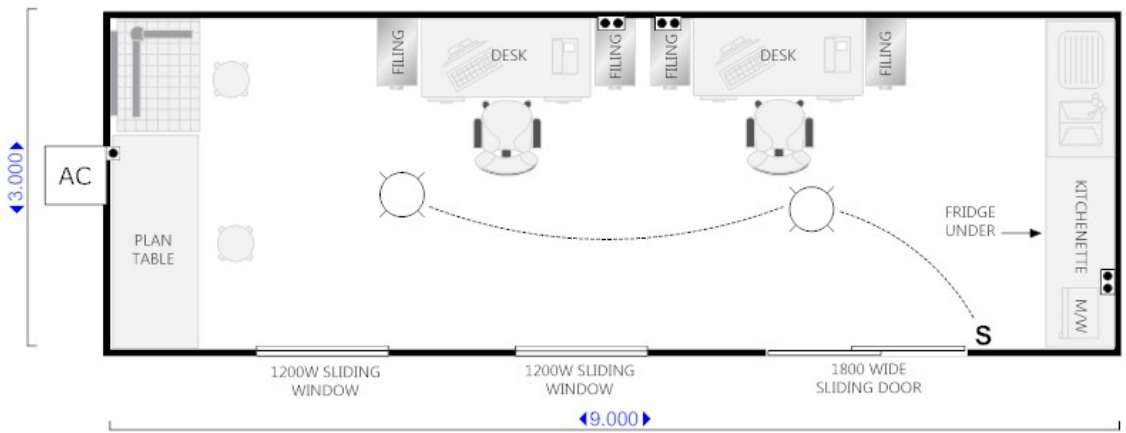

LEGEND	
S	LIGHT SWITCH
●●	DOUBLE POWER POINT
●	SINGLE POWER POINT
○	CEILING MOUNTED LIGHT
AC	AIR CONDITIONING

LEGEND	
S	LIGHT SWITCH
●●	DOUBLE POWER POINT
●	SINGLE POWER POINT
○	CEILING MOUNTED LIGHT
AC	AIR CONDITIONING

LEGEND	
S	LIGHT SWITCH
●●	DOUBLE POWER POINT
●	SINGLE POWER POINT
○	CEILING MOUNTED LIGHT
AC	AIR CONDITIONING