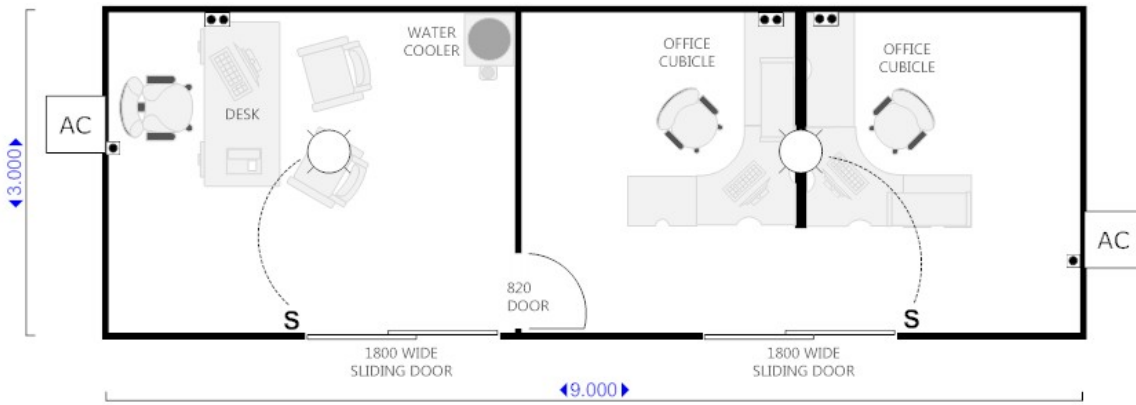

LEGEND	
S	LIGHT SWITCH
●●	DOUBLE POWER POINT
●	SINGLE POWER POINT
○	CEILING MOUNTED LIGHT
AC	AIR CONDITIONING

LEGEND	
S	LIGHT SWITCH
●●	DOUBLE POWER POINT
●	SINGLE POWER POINT
○	CEILING MOUNTED LIGHT
AC	AIR CONDITIONING