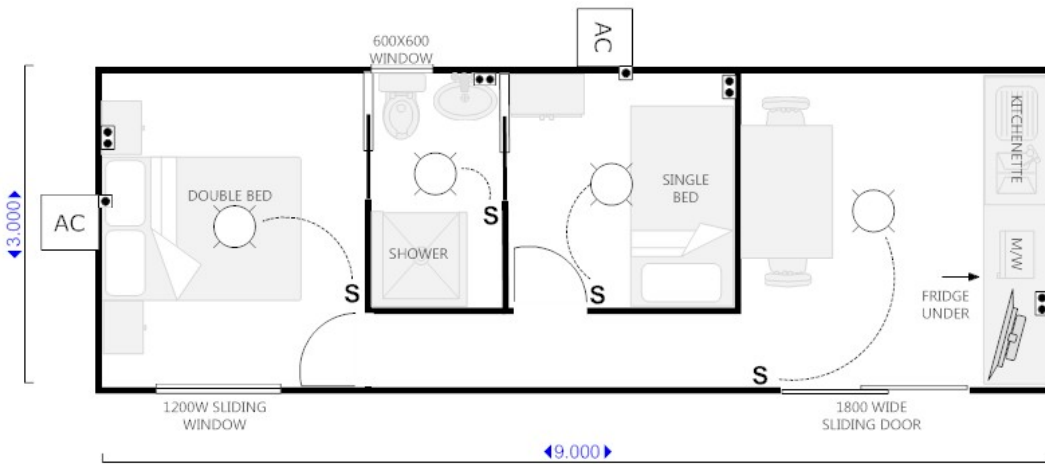

LEGEND	
S	LIGHT SWITCH
●●	DOUBLE POWER POINT
●	SINGLE POWER POINT
○	CEILING MOUNTED LIGHT
AC	AIR CONDITIONING

LEGEND	
S	LIGHT SWITCH
●●	DOUBLE POWER POINT
●	SINGLE POWER POINT
○	CEILING MOUNTED LIGHT
AC	AIR CONDITIONING

LEGEND	
S	LIGHT SWITCH
●●	DOUBLE POWER POINT
●	SINGLE POWER POINT
○	CEILING MOUNTED LIGHT
AC	AIR CONDITIONING