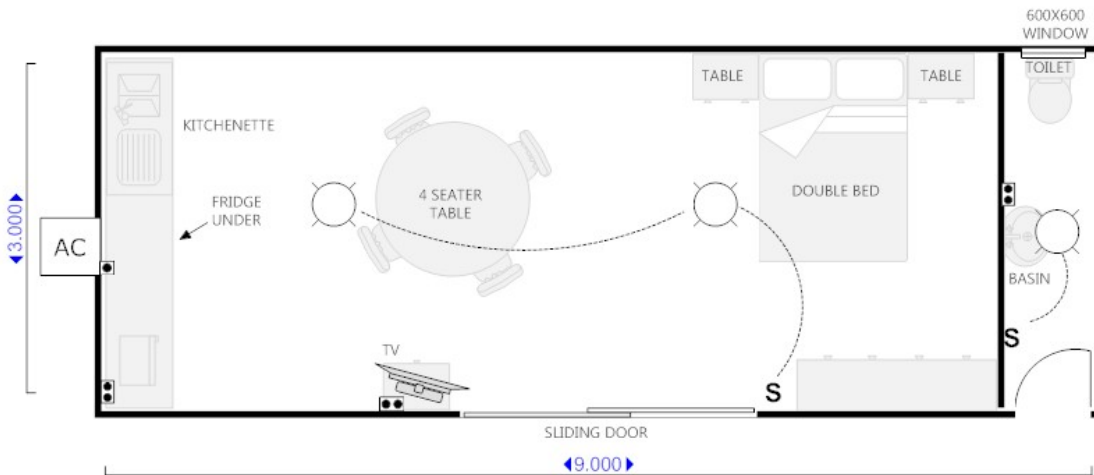

LEGEND	
S	LIGHT SWITCH
●●	DOUBLE POWER POINT
●	SINGLE POWER POINT
○	CEILING MOUNTED LIGHT
AC	AIR CONDITIONING

LEGEND	
S	LIGHT SWITCH
●●	DOUBLE POWER POINT
●	SINGLE POWER POINT
○	CEILING MOUNTED LIGHT
AC	AIR CONDITIONING

LEGEND	
S	LIGHT SWITCH
●●	DOUBLE POWER POINT
●	SINGLE POWER POINT
○	CEILING MOUNTED LIGHT
AC	AIR CONDITIONING